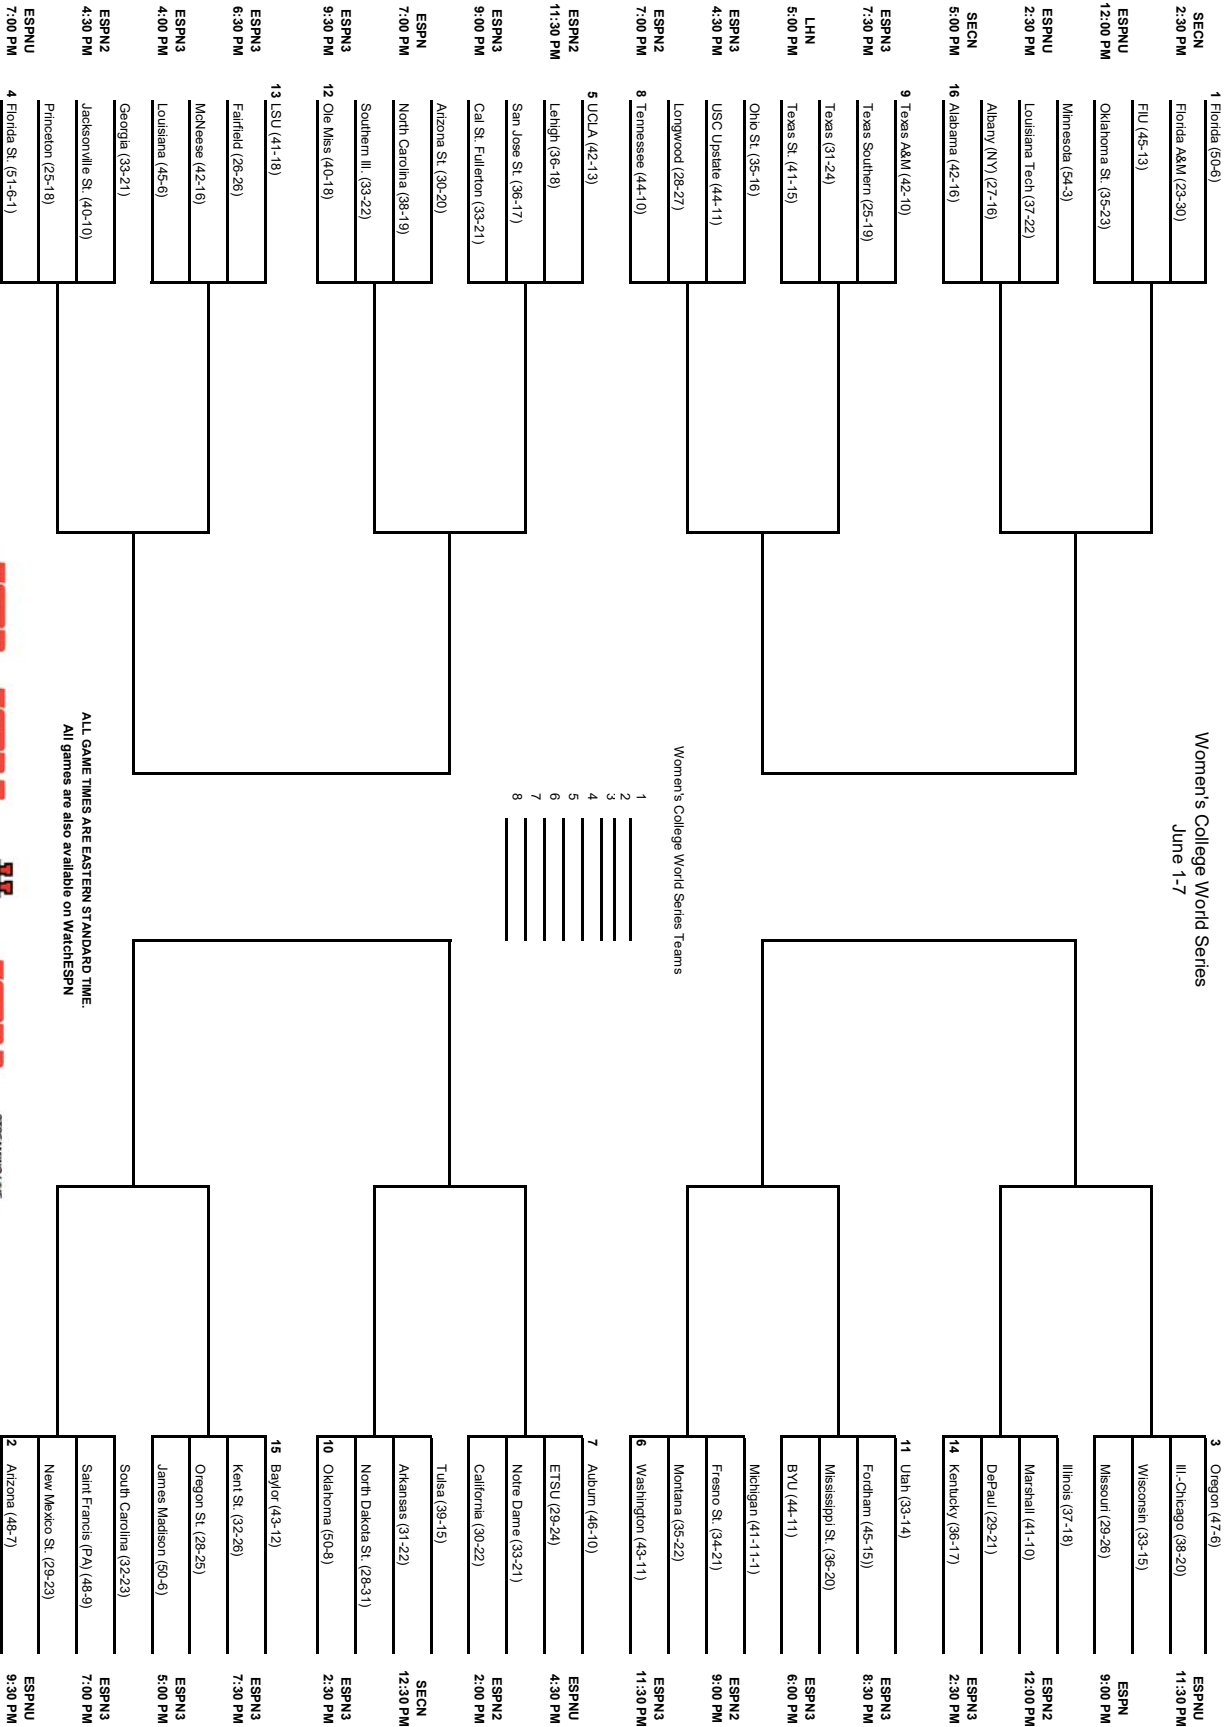

University of North Carolina 2017 Softball Game Notes

2017 NCAA DIVISION I SOFTBALL CHAMPIONSHIP

REGIONALS
May 18-21

SUPER REGIONALS
May 25-28

SUPER REGIONALS
May 25-28

REGIONALS
May 18-21

Women's College World Series
June 1-7

ALL GAME TIMES ARE EASTERN STANDARD TIME.
All games are also available on WatchESPN